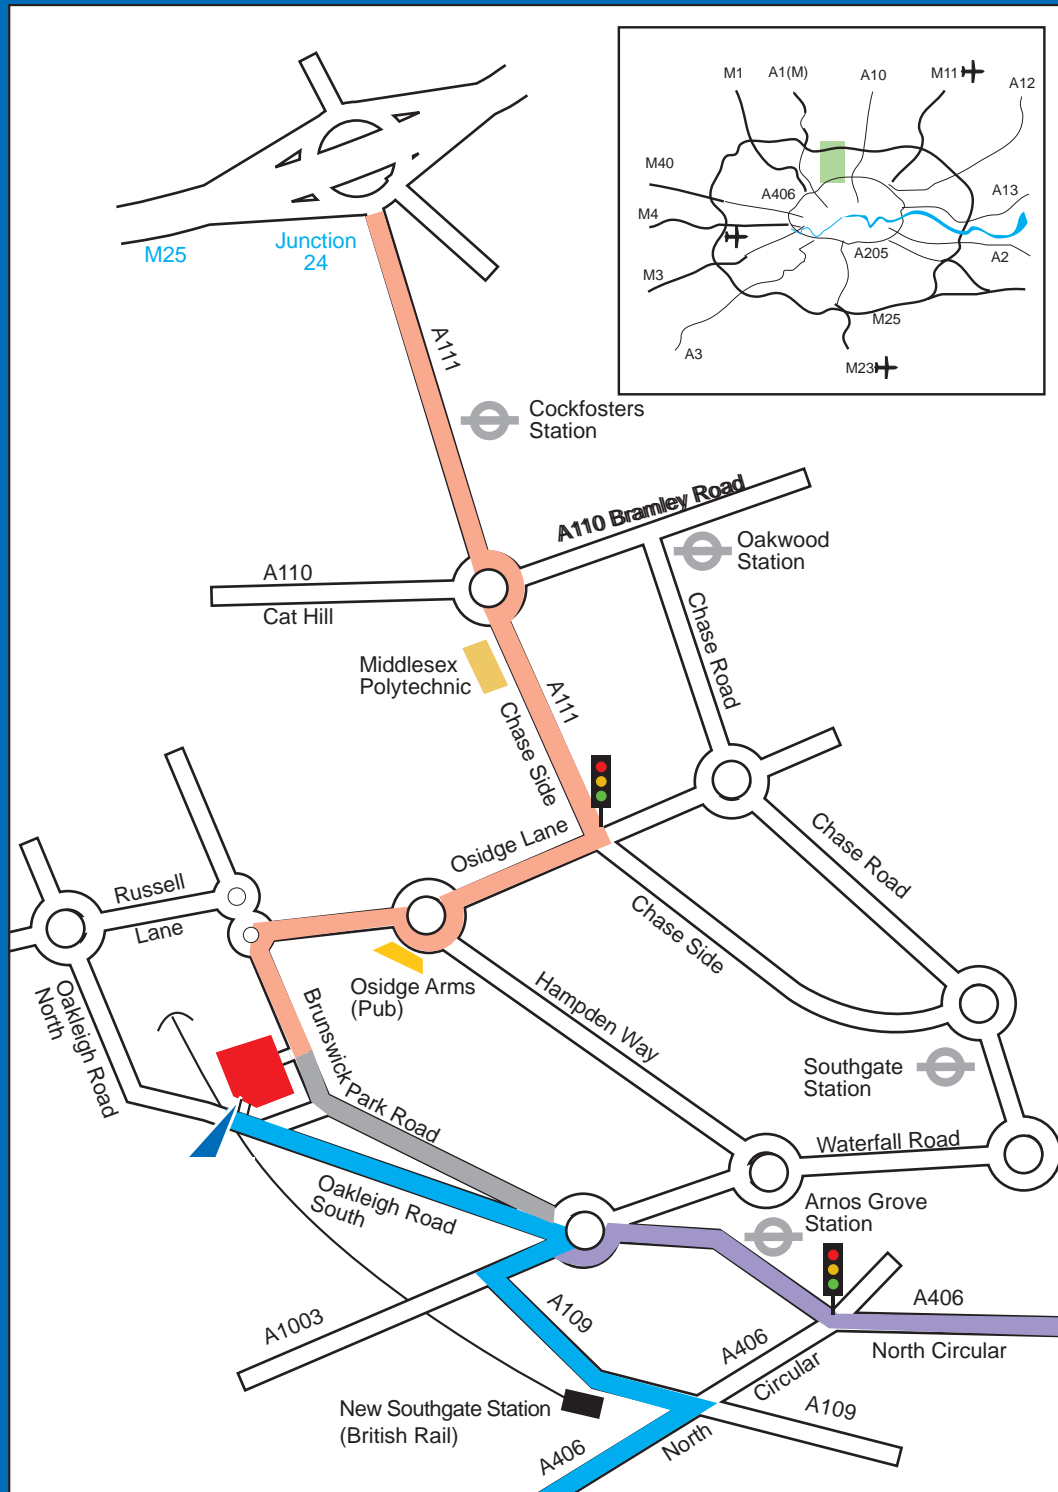

# New Southgate

Location Map

**NORTEL**  
NETWORKS™

How the world shares ideas.

**Nortel Plc**

Oakleigh Road South  
New Southgate  
London N11 1HB  
Tel: (0181) 945 4000  
Telex: 21917 NTE NS G  
Fax: (0181) 945 3030/33

**By Air:**

London Heathrow Airport is about an hour from New Southgate by road or tube.

**By Tube:**

Piccadilly Line to Arnos Grove, then buses 34 or 251  
Northern Line to Totteridge, then bus 251